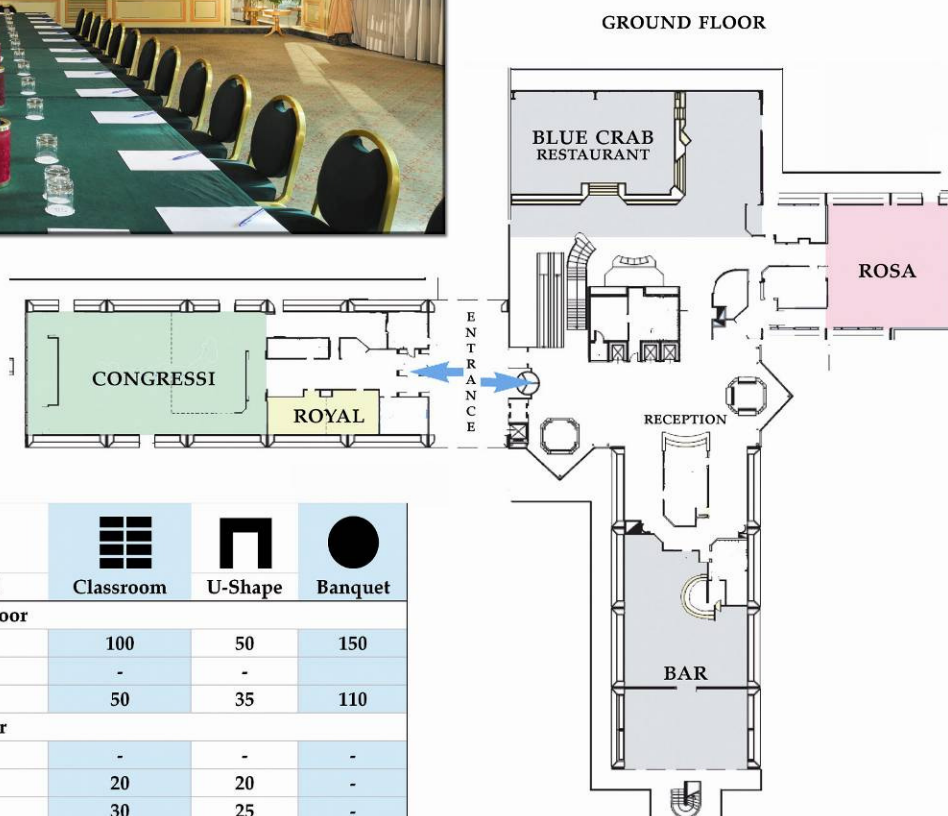

RESTAURANTS & BAR

- Blue Crab Restaurant - à la carte menu
- The Captain's Bar with garden area
- Banqueting Facilities up to 300 people standing or 180 served in main Ballroom.

ROOMS

- Total Rooms: 153
- Junior Suite: 39
- Suite: 3 - with living-room, 2 LCD Tv, king-size bed and Jacuzzi.

www.monrifhotels.com - garden@monrifhotels.com

Apollo/Galileo XL 66534 - Sabre XL 21923 - Amadeus XL LINROY - Worldspan XL 24414

MEETING EQUIPMENT:

- Flip Chart;
- Screen;
- Sound system and loudspeakers;
- Microphones;
- Overhead projector on request;
- Wi-Fi Internet on request.

7 MEETING ROOMS
MAIN ROOM UP TO 200 SEATS
NATURAL DAY LIGHT
WI-FI

MEETING ROOMS

ROYAL GARDEN HOTEL							
Meeting Rooms	MQ.	H.	Theater	Board	Classroom	U-Shape	Banquet
Ground Floor							
CONGRESSI	220	4,25	200	40	100	50	150
ROYAL	43	3,00	25	18	-	-	-
ROSA	140	3,00	100	30	50	35	110
5th Floor							
PRESIDENTIAL	35	2,75	-	12	-	-	-
ARISTOTELE	53	2,75	40	24	20	20	-
PLATONE	85	2,75	70	30	30	25	-
ROOF GARDEN	85	2,75	70	30	30	25	-