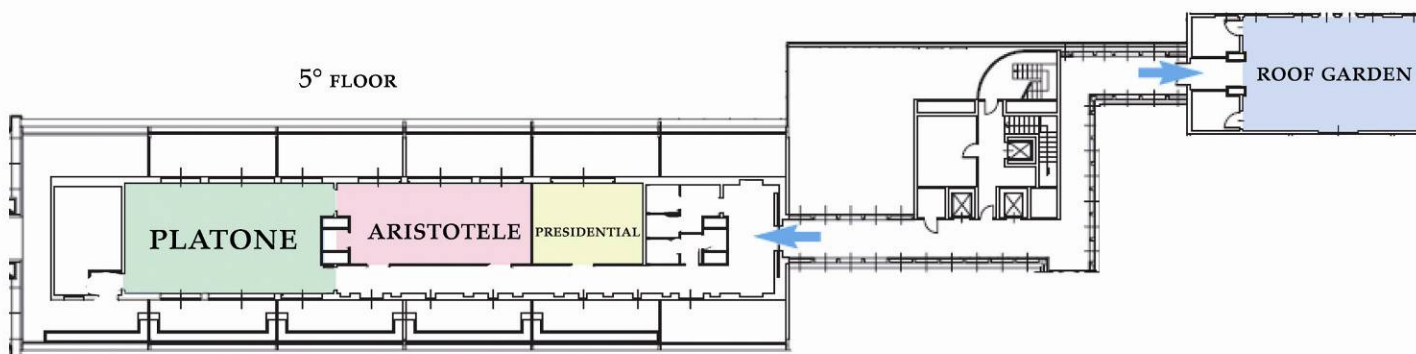

www.monrifhotels.com - garden@monrifhotels.com

Apollo/Galileo XL 66534 - Sabre XL 21923 - Amadeus XL LINROY - Worldspan XL 24414

MEETING EQUIPMENT:

- Flip Chart;
- Screen;
- Sound system and loudspeakers;
- Microphones;
- Overhead projector on request;
- Wi-Fi Internet on request.

7 MEETING ROOMS
MAIN ROOM UP TO 200 SEATS
NATURAL DAY LIGHT
WI-FI

MEETING ROOMS

ROYAL GARDEN HOTEL							
Meeting Rooms	MQ.	H.	Theater	Board	Classroom	U-Shape	Banquet
Ground Floor							
CONGRESSI	220	4,25	200	40	100	50	150
ROYAL	43	3,00	25	18	-	-	-
ROSA	140	3,00	100	30	50	35	110
5th Floor							
PRESIDENTIAL	35	2,75	-	12	-	-	-
ARISTOTELE	53	2,75	40	24	20	20	-
PLATONE	85	2,75	70	30	30	25	-
ROOF GARDEN	85	2,75	70	30	30	25	-