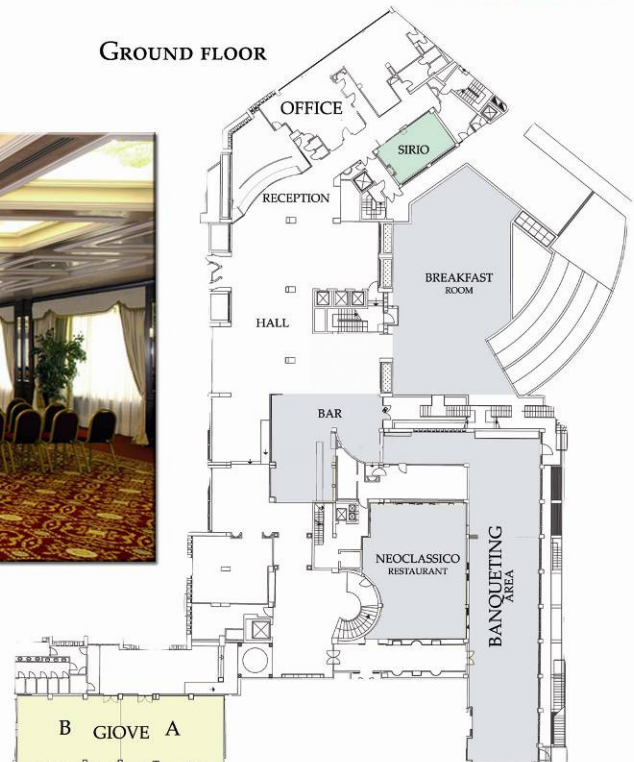

### MEETING EQUIPMENT:

- Flip Chart;
- Screen;
- Sound system and loudspeakers;
- Microphones;
- Overhead projector on request;
- Wi-Fi Internet on request.

8 MEETING ROOMS  
 MAIN ROOM UP TO 450 SEATS  
 NATURAL DAY LIGHT  
 WI-FI

### MEETING ROOMS

GROUND FLOOR

| ROYAL HOTEL CARLTON |     |      |         |       |           |         |         |
|---------------------|-----|------|---------|-------|-----------|---------|---------|
| Meeting Rooms       | MQ. | H.   | Theater | Board | Classroom | U-Shape | Banquet |
| <b>Ground Floor</b> |     |      |         |       |           |         |         |
| GIOVE               | 180 | 3,50 | 170     | 45    | 70        | -       | 120     |
| SIRIO               | 30  |      | 20      | 14    | 15        | -       | 10      |
| BANCHETTI           | -   | -    | -       | -     | -         | -       | 200     |
| <b>1st Floor</b>    |     |      |         |       |           |         |         |
| IMPERIALE           | 650 | 3,00 | 450     | 80    | 200       | 80      | 400     |
| SATURNO             | 203 | 2,70 | 140     | 74    | 70        | -       | 80      |
| URANO               | 75  | 2,70 | 45      | 35    | 25        | -       | 40      |
| NETTUNO             | 50  | 2,70 | 20      | 20    | 15        | -       | 20      |
| MERCURIO            | 44  | 2,70 | 20      | 15    | 10        | -       | 10      |