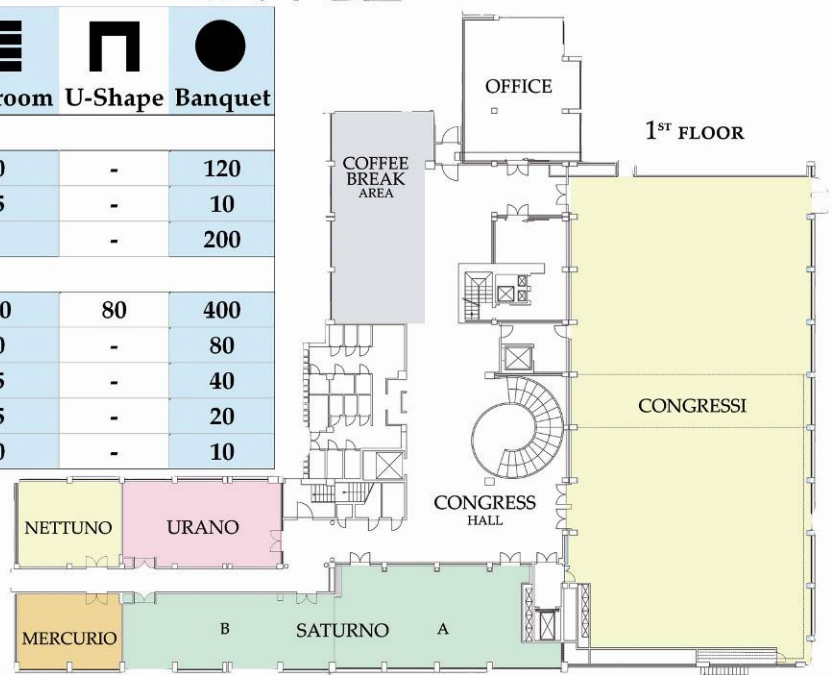

### MEETING EQUIPMENT:

- Flip Chart;
- Screen;
- Sound system and loudspeakers;
- Microphones;
- Overhead projector on request;
- Wi-Fi Internet on request.

8 MEETING ROOMS  
 MAIN ROOM UP TO 450 SEATS  
 NATURAL DAY LIGHT  
 WI-FI

### MEETING ROOMS

GROUND FLOOR

| ROYAL HOTEL CARLTON |     |      |         |       |           |         |         |
|---------------------|-----|------|---------|-------|-----------|---------|---------|
| Meeting Rooms       | MQ. | H.   | Theater | Board | Classroom | U-Shape | Banquet |
| <b>Ground Floor</b> |     |      |         |       |           |         |         |
| GIOVE               | 180 | 3,50 | 170     | 45    | 70        | -       | 120     |
| SIRIO               | 30  |      | 20      | 14    | 15        | -       | 10      |
| BANCHETTI           | -   | -    | -       | -     | -         | -       | 200     |
| <b>1st Floor</b>    |     |      |         |       |           |         |         |
| IMPERIALE           | 650 | 3,00 | 450     | 80    | 200       | 80      | 400     |
| SATURNO             | 203 | 2,70 | 140     | 74    | 70        | -       | 80      |
| URANO               | 75  | 2,70 | 45      | 35    | 25        | -       | 40      |
| NETTUNO             | 50  | 2,70 | 20      | 20    | 15        | -       | 20      |
| MERCURIO            | 44  | 2,70 | 20      | 15    | 10        | -       | 10      |