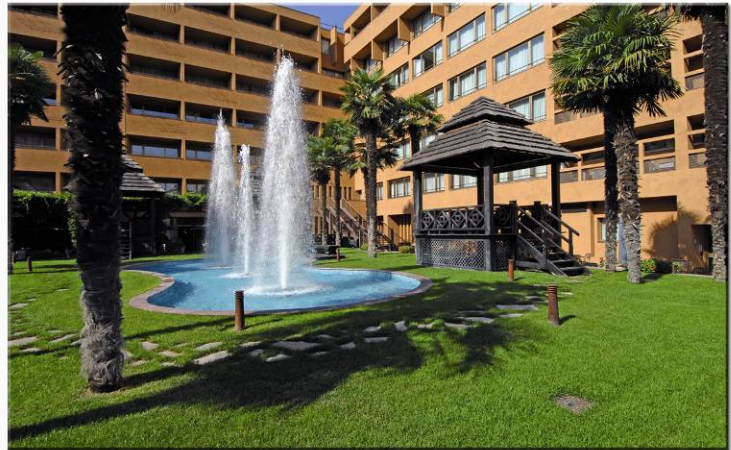

## LOCATION:

Guglielmo Marconi Airport: 5 km

Railway Station: 300 mt

Motorway A1: 9 km

City center: in the city center, just outside the pedestrian area

Bologna Fair: 3,5 km